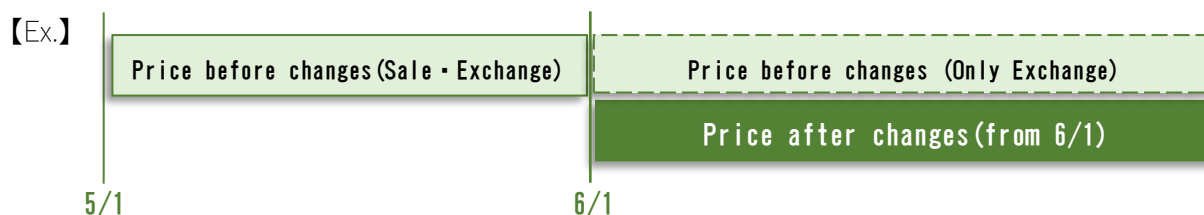

Caution regarding these changes

○Regarding purchasing

(1) In case of purchasing while outside Japan in advance

From June 1st, rail pass purchased with the old price (price before change) can only be exchanged.

If you are to purchase after June 1st, please purchase with the new price (price after change).

(2) In case of purchasing within Japan

If you wish to purchase rail pass at station ticket counter of JR Kyushu after arriving in Japan, the price may differ depending on the timing of the purchase.