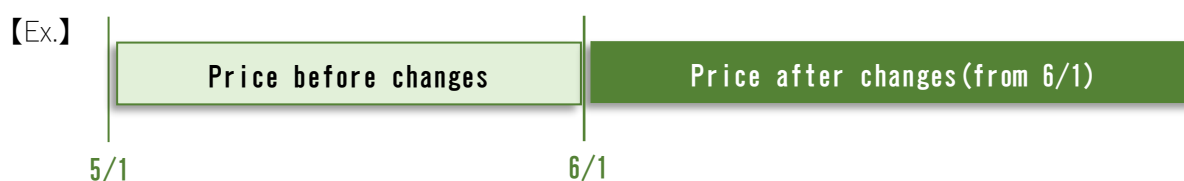

○Refund

Price will be different depending the timing to purchase/pay the PASS.

【Ex : Making refund JR KYUSHU RAIL PASS: Northern Kyushu 5days】

Period to purchase/pay	Sales price of RAIL PASS	Refund handling charge (10% of sales price)	Refund amount
Until May 31st, 2020	10,190 yen	1,010 yen	9,180 yen
After June 1st, 2020	11,000 yen	1,100 yen	9,900 yen

○Service suspension of JR KYUSHU RAIL PASS Online Booking

In order to carry out the work of switching the system for JR KYUSHU RAIL PASS Online Booking, service providing on May 31st will be suspended from PM 9:59(J.S.T). And service will be resumed from AM 5:30(J.S.T) on June 1st. Please notice in advance.