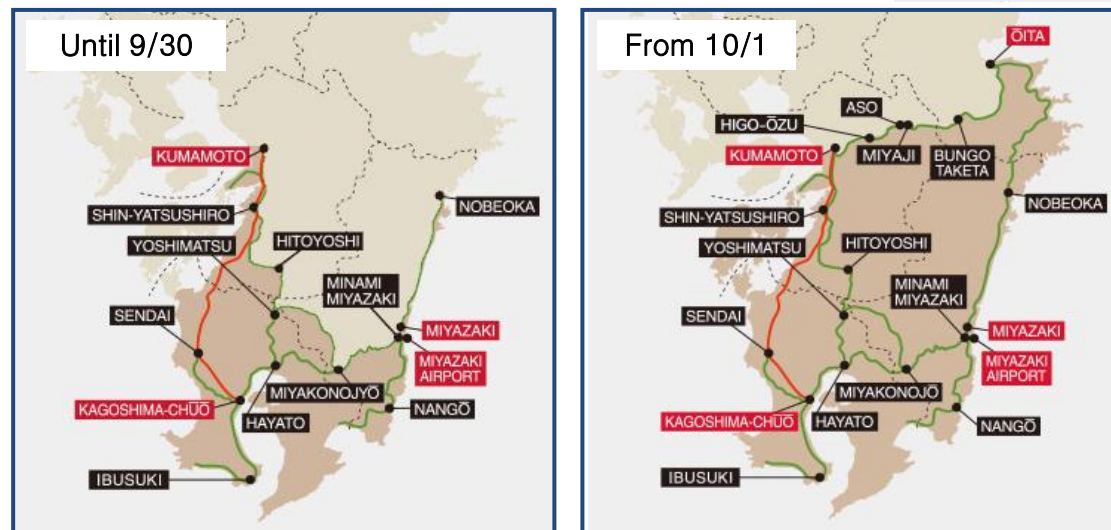

■Available area of Southern Kyushu Rail Pass will be changed from October 1st.

For customers who purchase the Southern Kyushu Rail Pass until 9/30 and use after 10/1, it can be used on new available area.