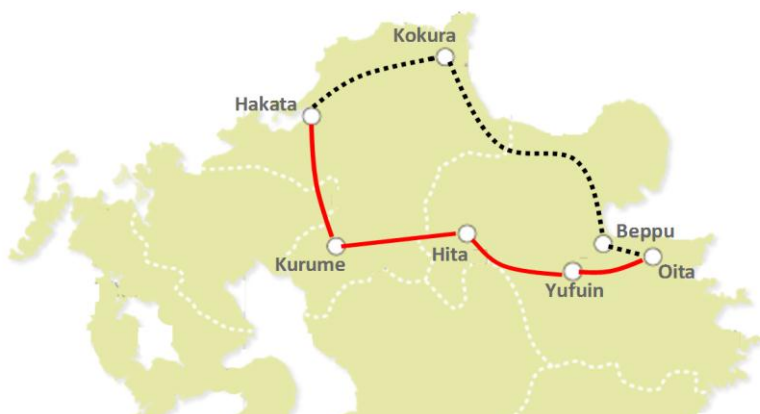

JR-KYUSHU RAIL PASS

use "Yufuin no Mori" let's ride ! !

Yufuin no Mori train will come back to Original line on July,14.

You can get to Yufuin for 2 hours! Please enjoy your trip with Yufuin no Mori train.

<Original route from July,14>

— : Operating Yufuin no Mori, Yufu

<Old-route until July, 13>

..... : Detour route until 7/13

【Operation schedule】

It is the operating schedule from July, 14.

Please note the following operational closure day