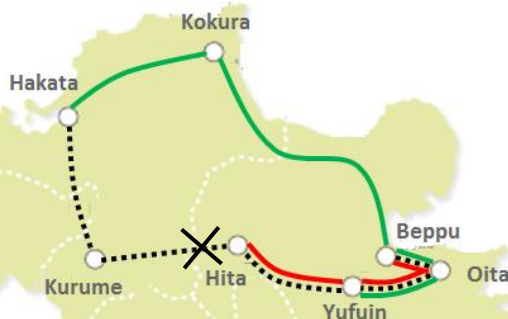

# JR-KYUSHU RAIL PASS

use "Yufuin no Mori" let's ride !!

The limited express "Yufuin no Mori" and "Yufu" that was shut down due to the heavy rain will be revived!

"Yufuin no Mori" runs from Hakata to Yufuin (Kokura · Beppu) and "Yufu" runs from Beppu to Hita · Yufuin.

## 【Operating section】

<New route>

— : Operating Yufuin no Mori

— : Operating Yufu

<Original route>

..... : Original driving section