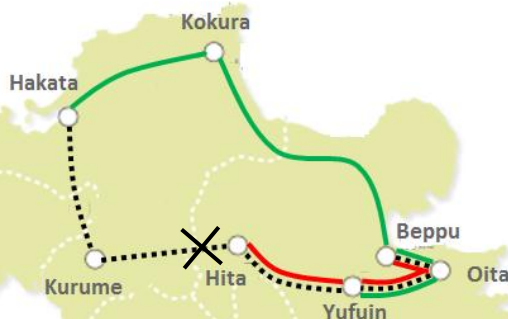

JR-KYUSHU RAIL PASS

use "Yufuin no Mori" let's ride !!

The limited express "Yufuin no Mori" and "Yufu" that was shut down due to the heavy rain will be revived!

"Yufuin no Mori" runs from Hakata to Yufuin (Kokura · Beppu) and "Yufu" runs from Beppu to Hita · Yufuin.

【Operating section】

<New route>

— : Operating Yufuin no Mori

— : Operating Yufu

<Original route>

..... : Original driving section

【Operation schedule】

It is the operating schedule from June 1th to July 13th.