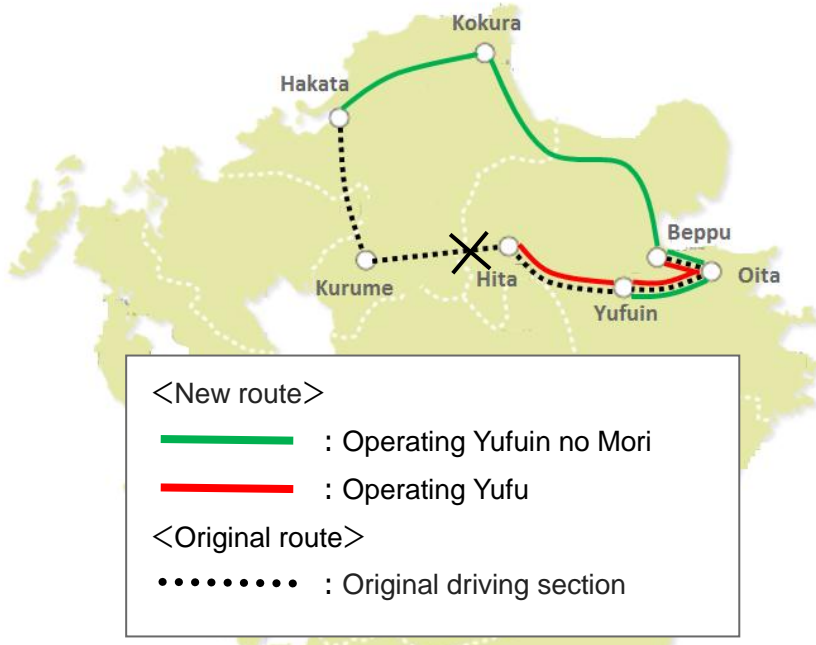

JR-KYUSHU RAIL PASS

use 「Yufuin no Mori」 let`s ride ! !

The limited express 「Yufuin no Mori」 「Yufu」 that was shut down due to the heavy rain will be revived!
 「Yufuin no Mori」 runs Hakata~Yufuin (Kokura · Beppu) and 「Yufu」 runs Beppu~Hita · Yufuin.
 If you have JR-KYUSHU RAIL PASS, you can get on the reserved seat at no charge !!
 (Note: 「Yufuin no Mori」 is all reserved seat. When boarding, please reserve reserved seats at the station window in advance)

Also we will On-board souvani in Yufuin no Mori!

【Operating section】

【Operation schedule】

August.2017						
Mon.	Tue.	Wed.	Thu.	Fri.	Sat.	Sun.
	1	2	3	4	5	6
7	8	9	10	11	12	13
14	15	16	17	18	19	20
21	22	23	24	25	26	27
28	29	30	31			

	Hakata Lv. (博多発)	Kokura Lv. (小倉発)	Beppu Lv. (別府発)	Oita Lv. (大分発)	Yufuin Ar. (由布院着)
Yufuin no Mori91	8:45	10:30	12:19 ※1	12:45	13:35
Yufuin no Mori93 ※3	11:00 ※2	12:17	14:39	14:55	15:45

■ Please note ■

- ※1 August 10 (Thu) to 16 (Wed), Beppu departure time changes to 12:27.
- ※2 Please note the following times apply for Saturdays, Sundays and national holidays.
Yufuin no Mori93 : 11:08 (Hakata Lv.)

Yufuin → Hakata