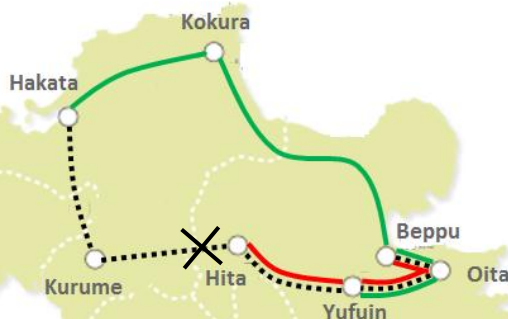

# JR-KYUSHU RAIL PASS

use "Yufuin no Mori" let's ride ! !

The limited express "Yufuin no Mori" and "Yufu" that was shut down due to the heavy rain will be revived!

"Yufuin no Mori" runs from Hakata to Yufuin (Kokura · Beppu) and "Yufu" runs from Beppu to Hita · Yufuin.

## 【Operating section】

<New route>

— : Operating Yufuin no Mori

— : Operating Yufu

<Original route>

..... : Original driving section