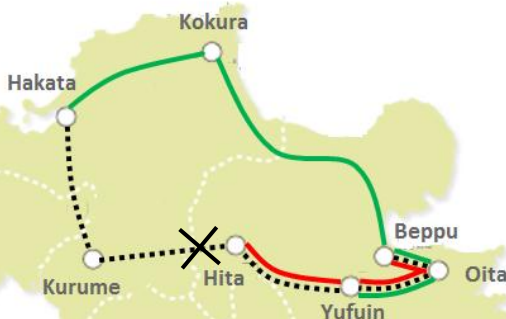

JR-KYUSHU RAIL PASS

use "Yufuin no Mori" let's ride ! !

The limited express "Yufuin no Mori" and "Yufu" that was shut down due to the heavy rain will be revived!

"Yufuin no Mori" runs from Hakata to Yufuin (Kokura · Beppu) and "Yufu" runs from Beppu to Hita · Yufuin.

【Operating section】

<New route>

— : Operating Yufuin no Mori

— : Operating Yufu

<Original route>

..... : Original driving section

【Operation schedule】

Operate from January to 16th, March.