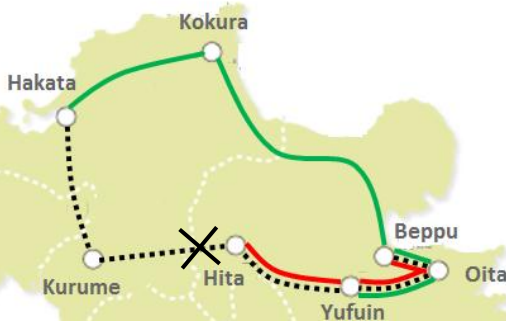

# JR-KYUSHU RAIL PASS

## use "Yufuin no Mori" let's ride ! !

The limited express "Yufuin no Mori" and "Yufu" that was shut down due to the heavy rain will be revived!

"Yufuin no Mori" runs from Hakata to Yufuin (Kokura · Beppu) and "Yufu" runs from Beppu to Hita · Yufuin.

### 【Operating section】

<New route>

— : Operating Yufuin no Mori

— : Operating Yufu

<Original route>

..... : Original driving section